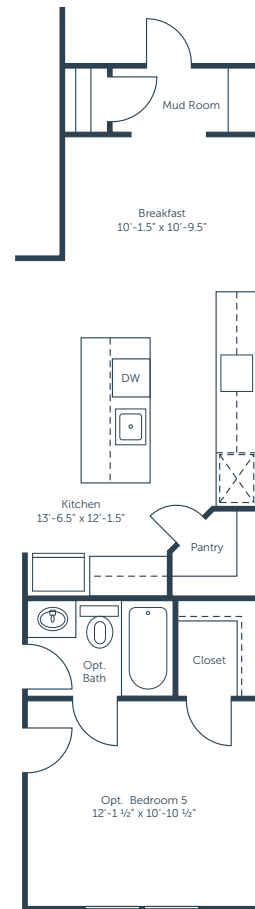

AVONDALE
EAST

DAPHNE 2

FLOOR PLAN

2,599 SQFT | 3-5 Bedrooms | 2.5-4 Bathrooms

MAIN LEVEL

OPT. BEDROOM 5
& BATH 4

AVONDALE
EAST

DAPHNE 2

FLOOR PLAN

2,599 SQFT | 3-5 Bedrooms | 2.5-4 Bathrooms

UPPER LEVEL

OPT. BEDROOM 4
& BATH 3