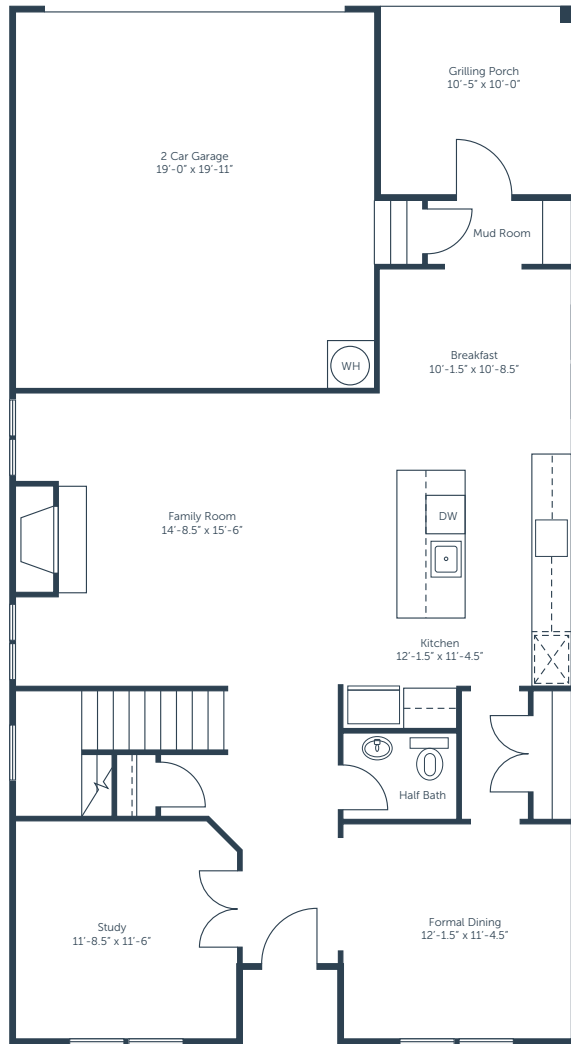

AVONDALE
EAST

DAPHNE 2

FLOOR PLAN

2,599 SQFT | 3-5 Bedrooms | 2.5-4 Bathrooms

MAIN LEVEL

OPT. BEDROOM 5
& BATH 4

AVONDALE
EAST

DAPHNE 2

FLOOR PLAN

2,599 SQFT | 3-5 Bedrooms | 2.5-4 Bathrooms

UPPER LEVEL

OPT. BEDROOM 4
& BATH 3