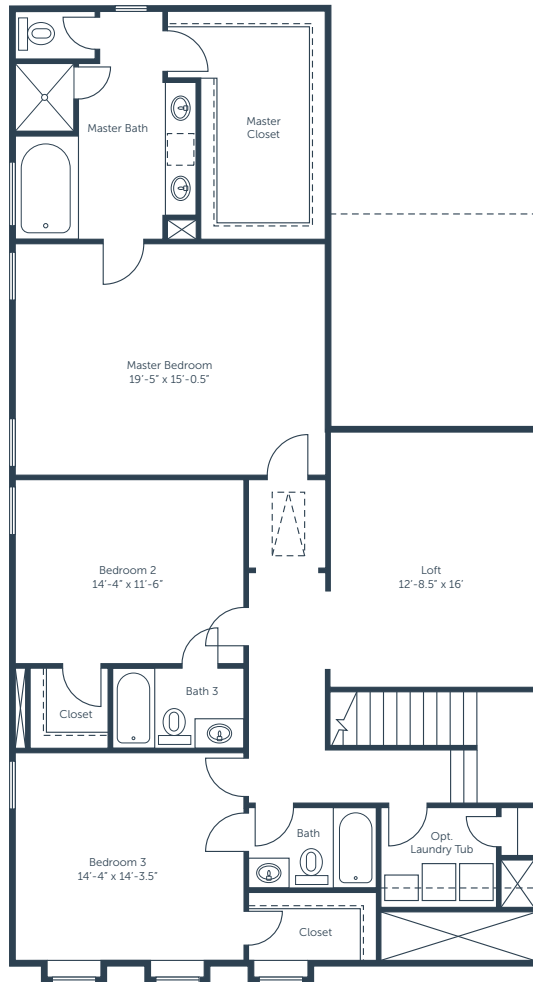

AVONDALE
EAST

ELDERBERRY

FLOOR PLAN

2,890 SQFT | 3-5 Bedrooms | 3.5-4 Bathrooms

**OPT. BEDROOM 5
& BATH 4**

MAIN LEVEL

AVONDALE
EAST

ELDERBERRY

FLOOR PLAN

2,890 SQFT | 3-5 Bedrooms | 3.5-4 Bathrooms

OPT. BEDROOM 4

UPPER LEVEL