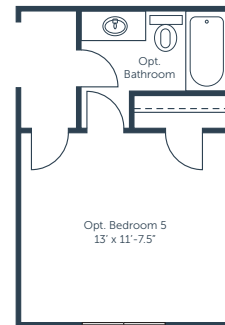

AVONDALE
EAST

ELDERBERRY

FLOOR PLAN

2,890 SQFT | 3-5 Bedrooms | 3.5-4 Bathrooms

**OPT. BEDROOM 5
& BATH 4**

MAIN LEVEL

AVONDALE
EAST

ELDERBERRY

FLOOR PLAN

2,890 SQFT | 3-5 Bedrooms | 3.5-4 Bathrooms

OPT. BEDROOM 4

UPPER LEVEL