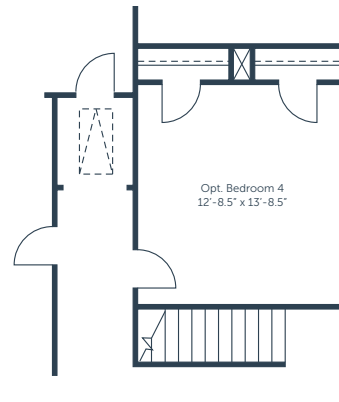

AVONDALE
EAST

ELDERBERRY

FLOOR PLAN

2,890 SQFT | 3-5 Bedrooms | 3.5-4 Bathrooms

**OPT. BEDROOM 5
& BATH 4**

MAIN LEVEL

AVONDALE
EAST

ELDERBERRY

FLOOR PLAN

2,890 SQFT | 3-5 Bedrooms | 3.5-4 Bathrooms

OPT. BEDROOM 4

UPPER LEVEL