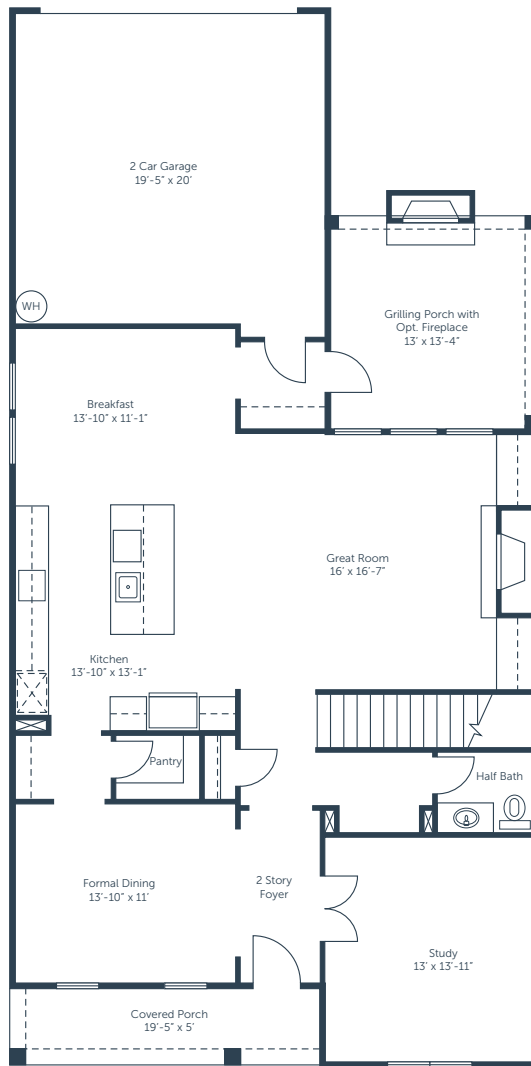

AVONDALE
EAST

ELDERBERRY

FLOOR PLAN

2,890 SQFT | 3-5 Bedrooms | 3.5-4 Bathrooms

**OPT. BEDROOM 5
& BATH 4**

MAIN LEVEL

AVONDALE
EAST

ELDERBERRY

FLOOR PLAN

2,890 SQFT | 3-5 Bedrooms | 3.5-4 Bathrooms

OPT. BEDROOM 4

UPPER LEVEL