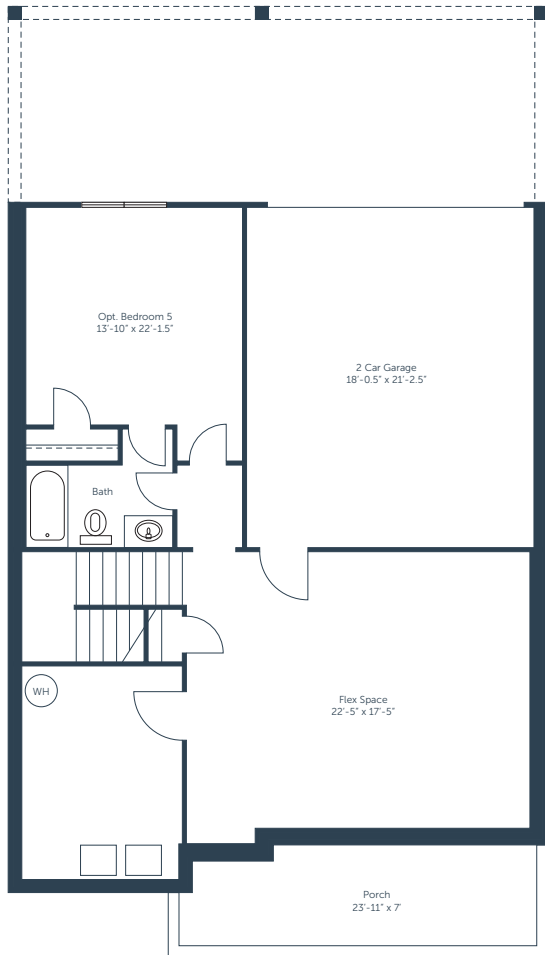

# FILMORE

FLOOR PLAN

3,634 SQFT | 5 Bedrooms | 4 Bathrooms

LOWER LEVEL

MAIN LEVEL

AVONDALE  
EAST

# FILMORE

FLOOR PLAN

3,634 SQFT | 5 Bedrooms | 4 Bathrooms

UPPER LEVEL