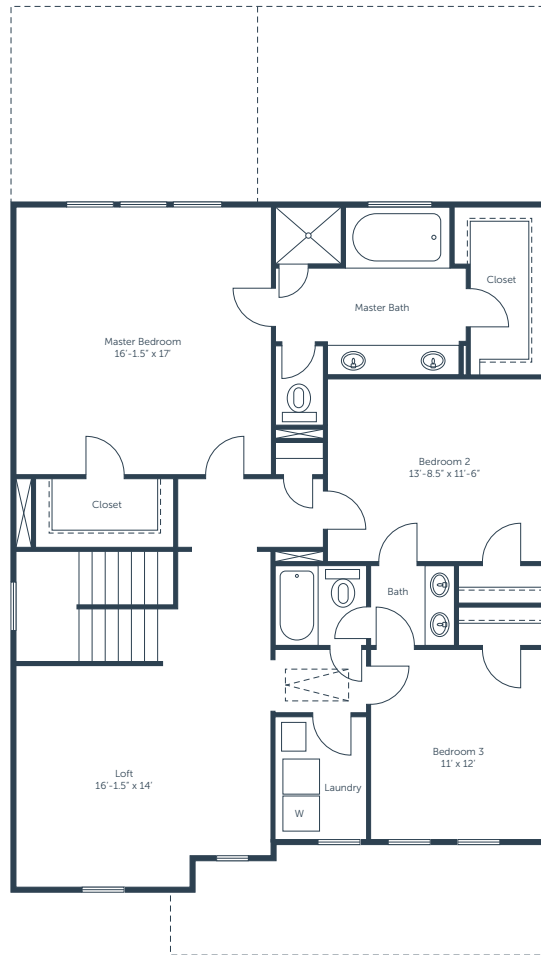

# FILMORE

FLOOR PLAN

3,634 SQFT | 5 Bedrooms | 4 Bathrooms

LOWER LEVEL

MAIN LEVEL

AVONDALE  
EAST

# FILMORE

FLOOR PLAN

3,634 SQFT | 5 Bedrooms | 4 Bathrooms

UPPER LEVEL