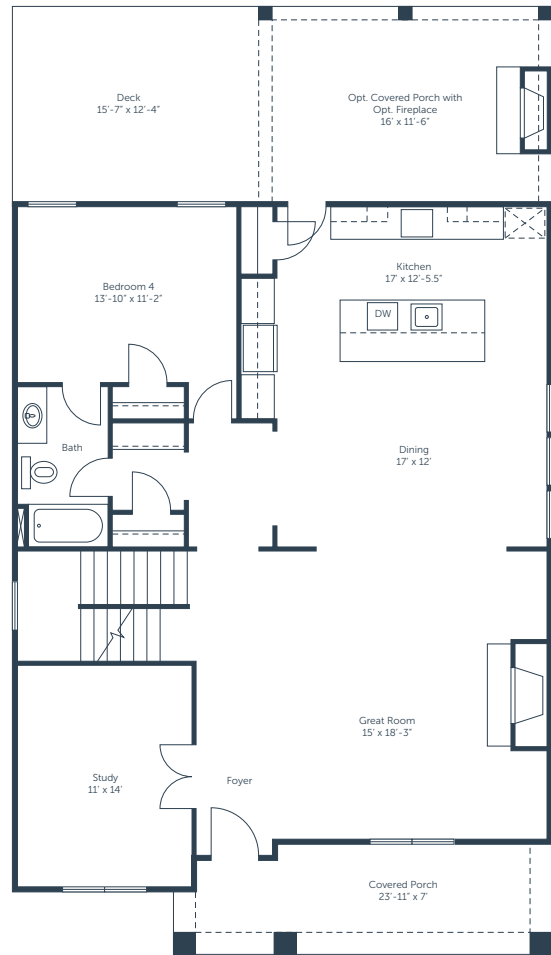

# FILMORE

FLOOR PLAN

3,634 SQFT | 5 Bedrooms | 4 Bathrooms

LOWER LEVEL

MAIN LEVEL

AVONDALE  
EAST

# FILMORE

FLOOR PLAN

3,634 SQFT | 5 Bedrooms | 4 Bathrooms

UPPER LEVEL