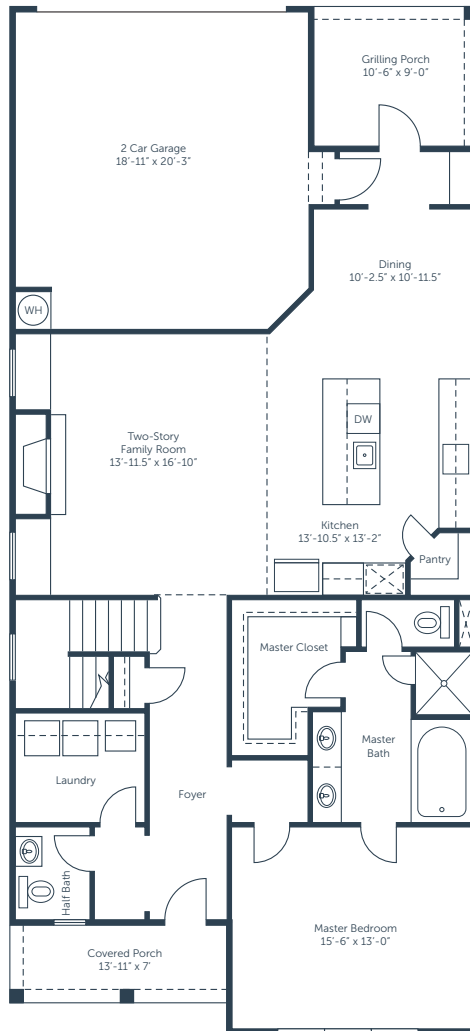

AVONDALE
EAST

KIRBY

FLOOR PLAN

2,293 SQFT | 4 Bedrooms | 2.5 Bathrooms

MAIN LEVEL

AVONDALE
EAST

KIRBY

FLOOR PLAN

2,293 SQFT | 4 Bedrooms | 2.5 Bathrooms

UPPER LEVEL