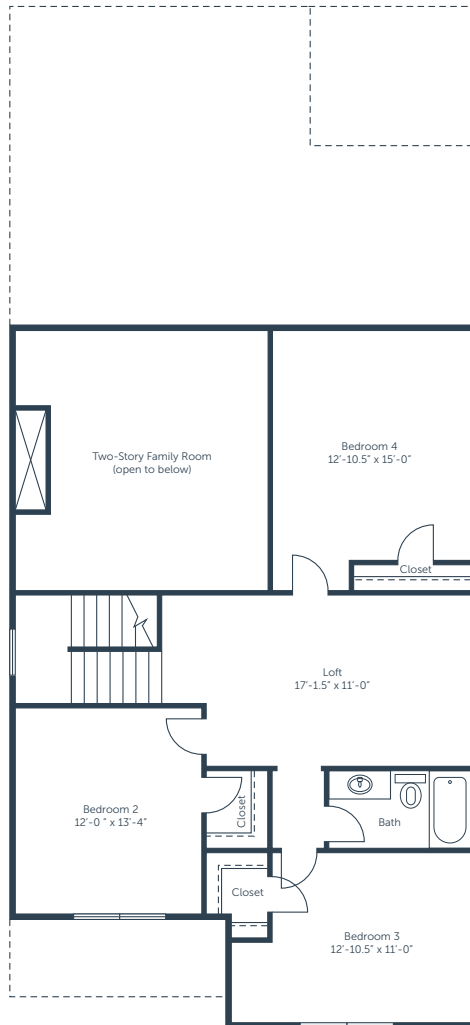

AVONDALE
EAST

KIRBY

FLOOR PLAN

2,293 SQFT | 4 Bedrooms | 2.5 Bathrooms

MAIN LEVEL

AVONDALE
EAST

KIRBY

FLOOR PLAN

2,293 SQFT | 4 Bedrooms | 2.5 Bathrooms

UPPER LEVEL