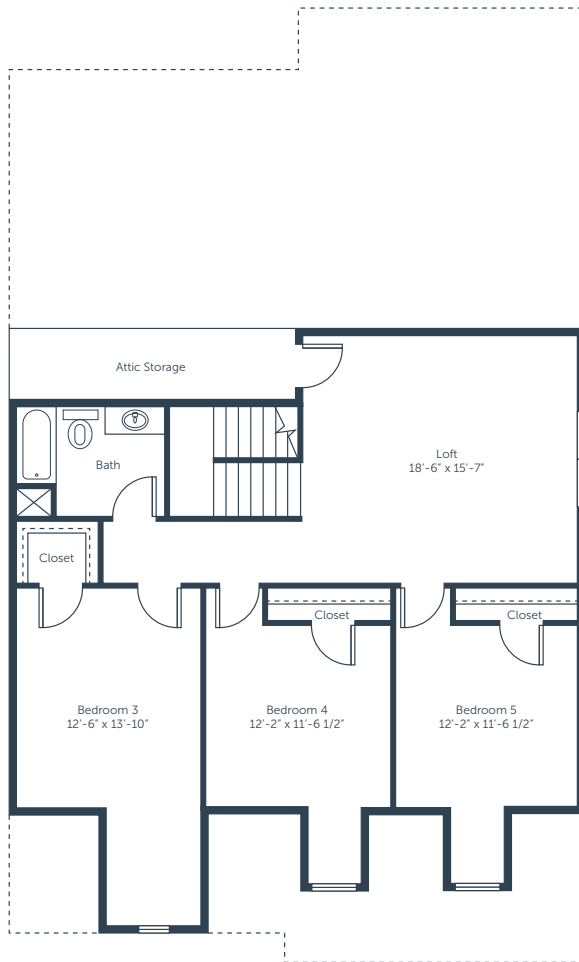

# ASHTON

FLOOR PLAN

2,809 SQFT | 5 Bedrooms | 3-4 Bathrooms

MAIN LEVEL

AVONDALE  
EAST

# ASHTON

FLOOR PLAN

2,809 SQFT | 5 Bedrooms | 3-4 Bathrooms

UPPER LEVEL

OPT. BATH 4