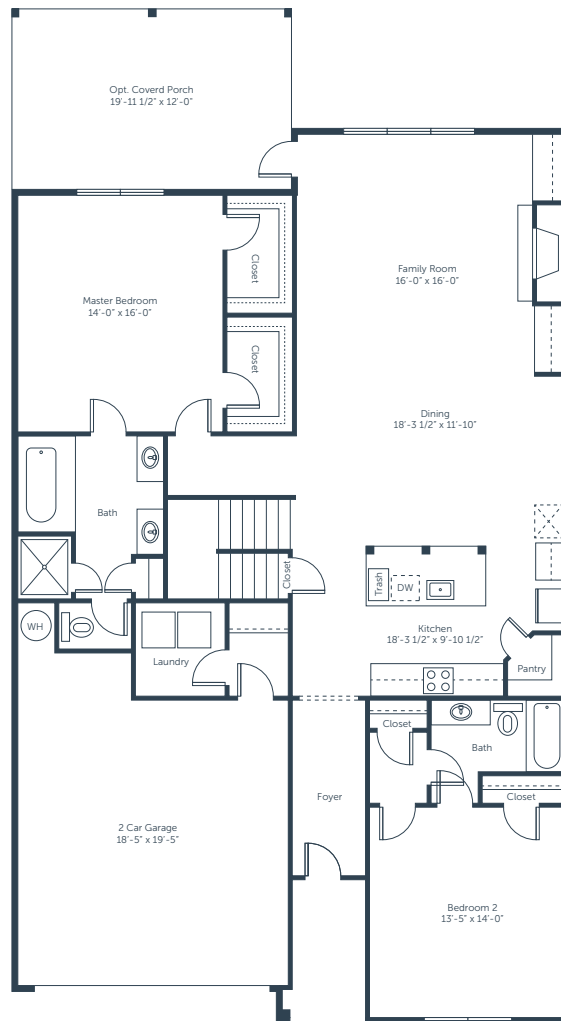

# ASHTON

FLOOR PLAN

2,809 SQFT | 5 Bedrooms | 3-4 Bathrooms

MAIN LEVEL

AVONDALE  
EAST

# ASHTON

FLOOR PLAN

2,809 SQFT | 5 Bedrooms | 3-4 Bathrooms

UPPER LEVEL

OPT. BATH 4