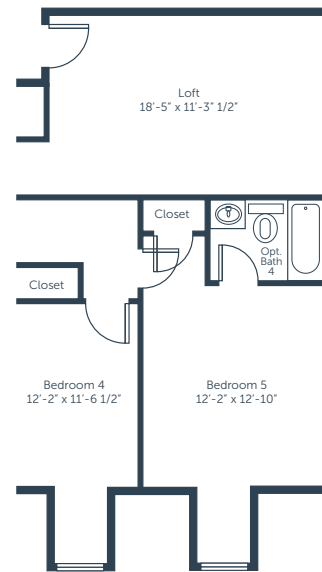

# ASHTON

FLOOR PLAN

2,809 SQFT | 5 Bedrooms | 3-4 Bathrooms

MAIN LEVEL

AVONDALE  
EAST

# ASHTON

FLOOR PLAN

2,809 SQFT | 5 Bedrooms | 3-4 Bathrooms

UPPER LEVEL

OPT. BATH 4