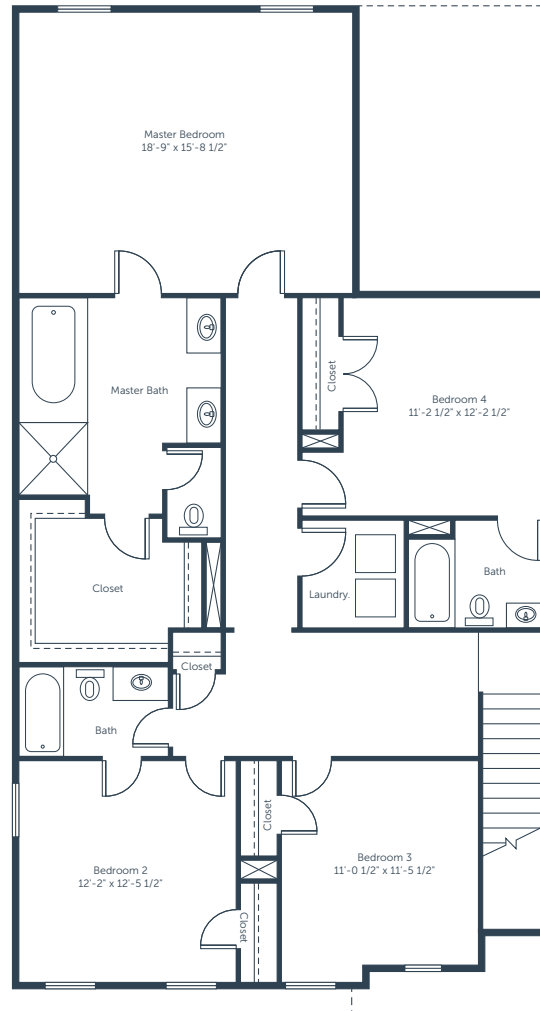

AVONDALE
EAST

AZALEA 2

FLOOR PLAN

2,403 SQFT | 4 Bedrooms | 3.5 Bathrooms

MAIN LEVEL

AVONDALE
EAST

AZALEA 2

FLOOR PLAN

2,403 SQFT | 4 Bedrooms | 3.5 Bathrooms

UPPER LEVEL