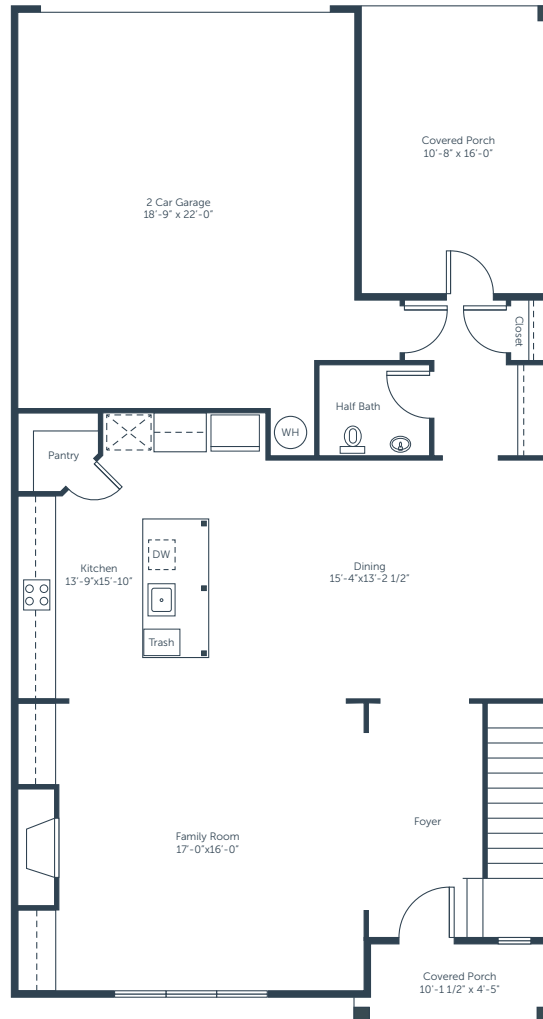

AVONDALE
EAST

AZALEA 2

FLOOR PLAN

2,403 SQFT | 4 Bedrooms | 3.5 Bathrooms

MAIN LEVEL

AVONDALE
EAST

AZALEA 2

FLOOR PLAN

2,403 SQFT | 4 Bedrooms | 3.5 Bathrooms

UPPER LEVEL