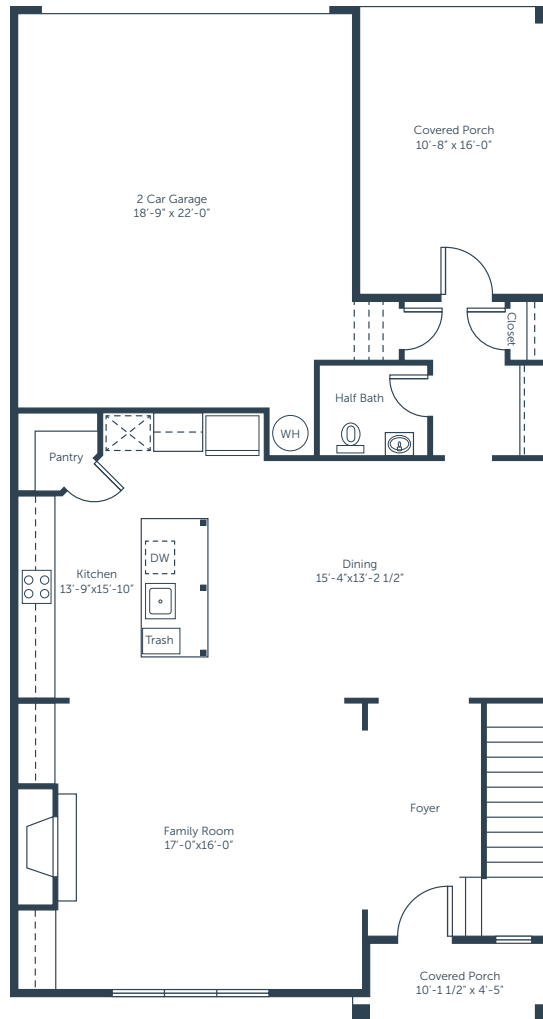

## FLOOR PLAN

2,094 SQFT | 3 Bedrooms | 2.5 Bathrooms

MAIN LEVEL

AVONDALE  
EAST

# AZALEA

FLOOR PLAN

2,094 SQFT | 3 Bedrooms | 2.5 Bathrooms

UPPER LEVEL