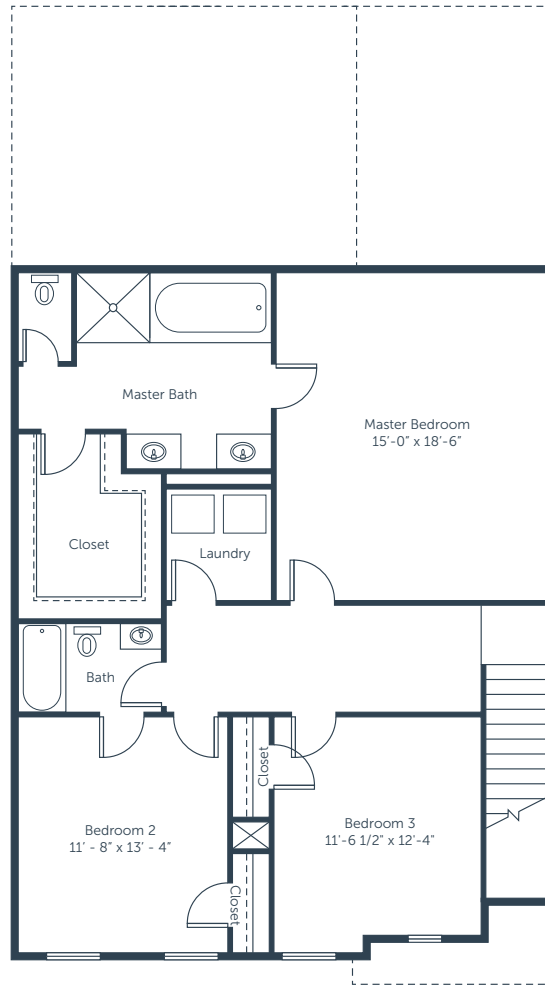

## FLOOR PLAN

2,094 SQFT | 3 Bedrooms | 2.5 Bathrooms

MAIN LEVEL

AVONDALE  
EAST

# AZALEA

FLOOR PLAN

2,094 SQFT | 3 Bedrooms | 2.5 Bathrooms

UPPER LEVEL