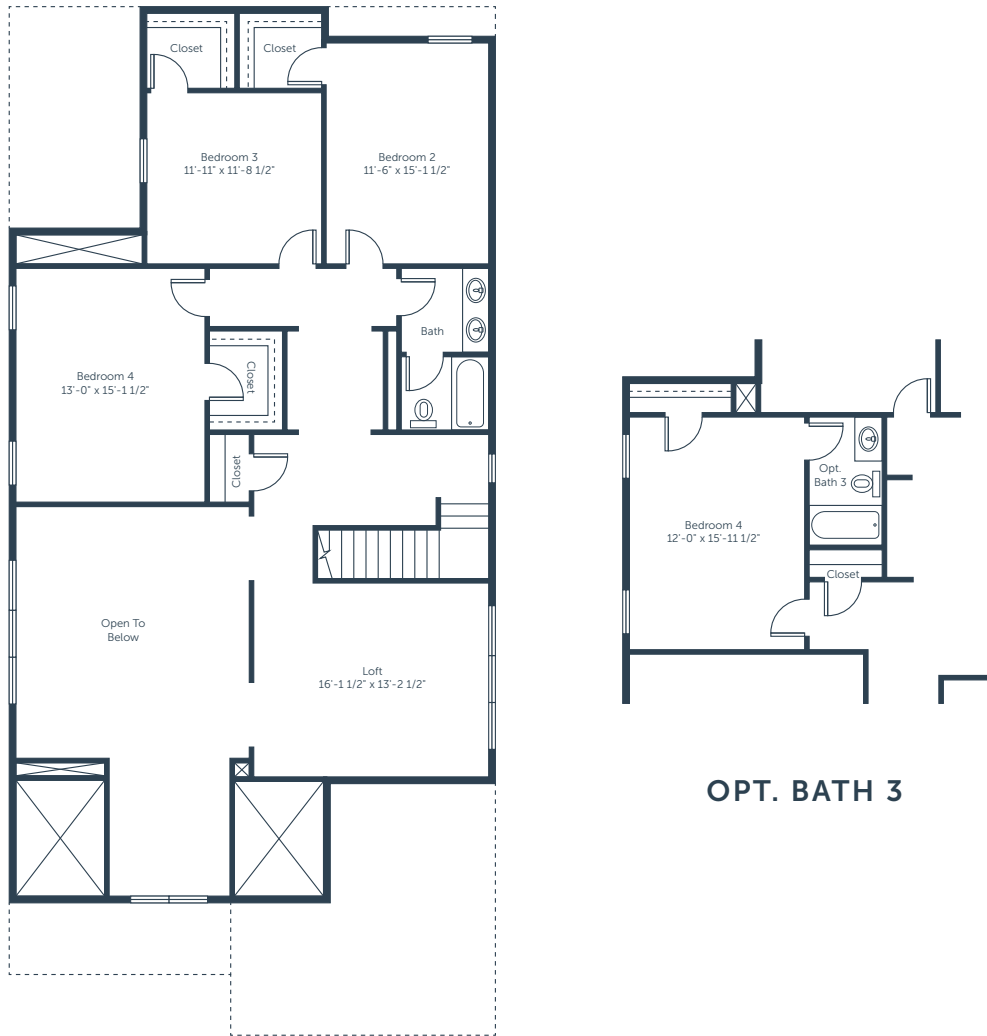

AVONDALE
EAST

BAYBERRY

FLOOR PLAN

2,743 SQFT | 4 Bedrooms | 2.5-3 Bathrooms

MAIN LEVEL

AVONDALE
EAST

BAYBERRY

FLOOR PLAN

2,743 SQFT | 4 Bedrooms | 2.5-3 Bathrooms

UPPER LEVEL