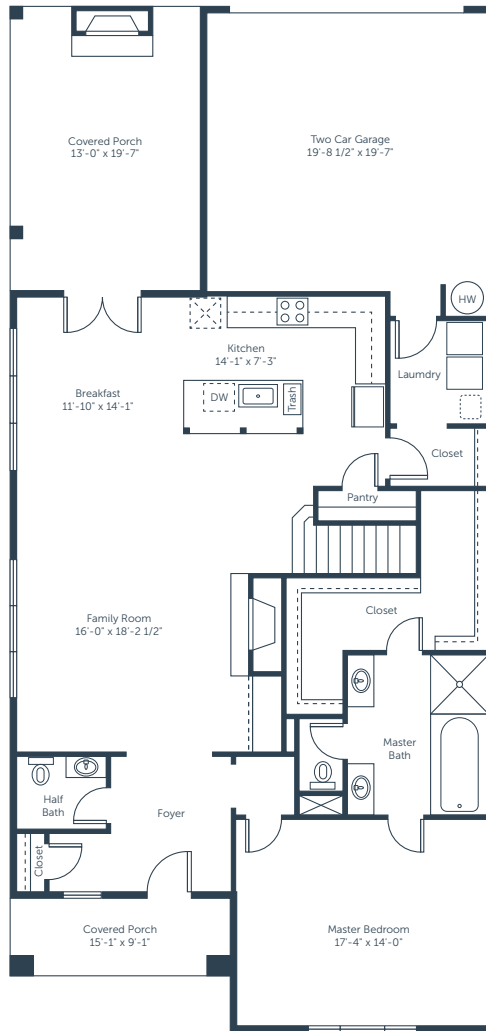

AVONDALE
EAST

BAYBERRY

FLOOR PLAN

2,743 SQFT | 4 Bedrooms | 2.5-3 Bathrooms

MAIN LEVEL

AVONDALE
EAST

BAYBERRY

FLOOR PLAN

2,743 SQFT | 4 Bedrooms | 2.5-3 Bathrooms

UPPER LEVEL