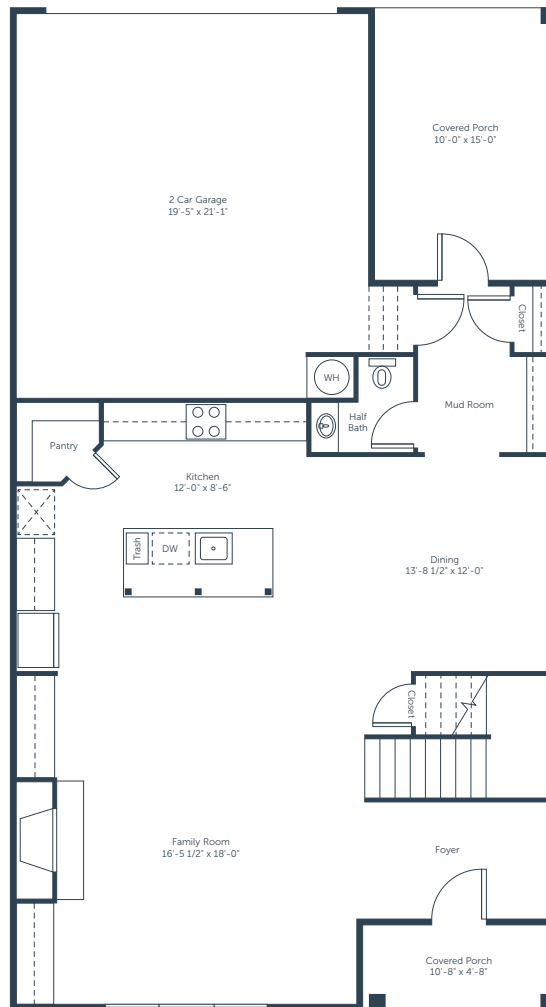

AVONDALE
EAST

BRIARWOOD 2

FLOOR PLAN

2,463 SQFT | 4 Bedrooms | 3.5 Bathrooms

MAIN LEVEL

AVONDALE
EAST

BRIARWOOD 2

FLOOR PLAN

2,463 SQFT | 4 Bedrooms | 3.5 Bathrooms

UPPER LEVEL