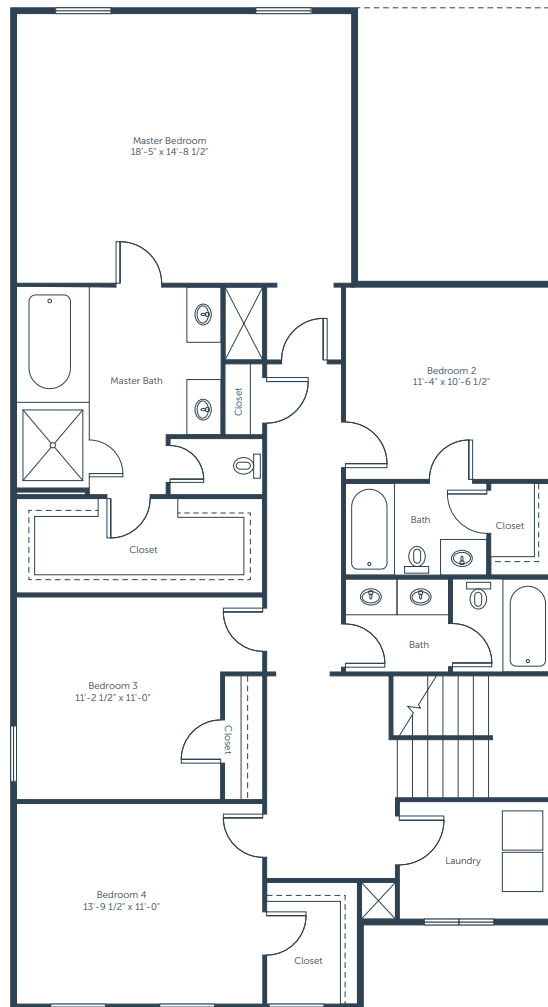

AVONDALE
EAST

BRIARWOOD 2

FLOOR PLAN

2,463 SQFT | 4 Bedrooms | 3.5 Bathrooms

MAIN LEVEL

AVONDALE
EAST

BRIARWOOD 2

FLOOR PLAN

2,463 SQFT | 4 Bedrooms | 3.5 Bathrooms

UPPER LEVEL