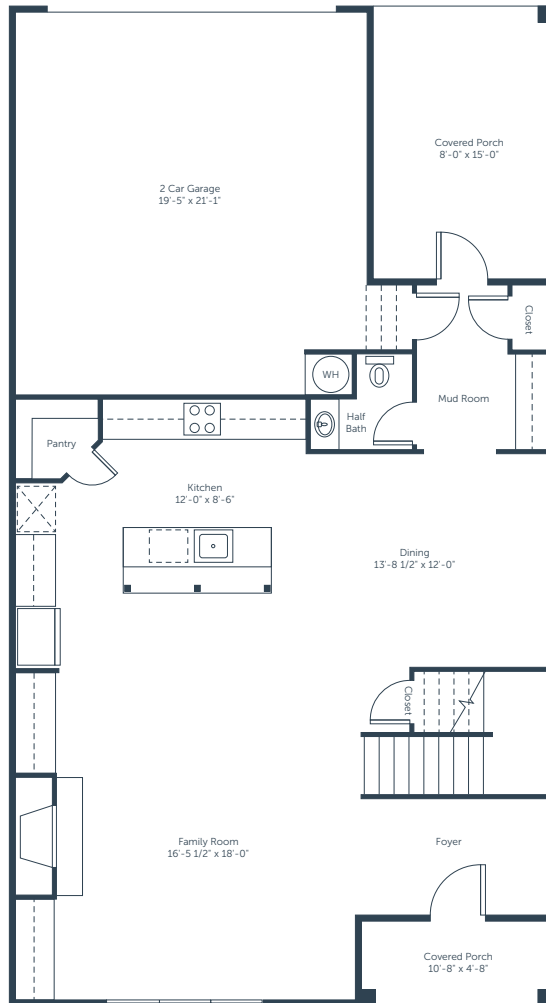

AVONDALE
EAST

BRIARWOOD

FLOOR PLAN

2,103 SQFT | 3 Bedrooms | 2.5 Bathrooms

MAIN LEVEL

AVONDALE
EAST

BRIARWOOD

FLOOR PLAN

2,103 SQFT | 3 Bedrooms | 2.5 Bathrooms

UPPER LEVEL