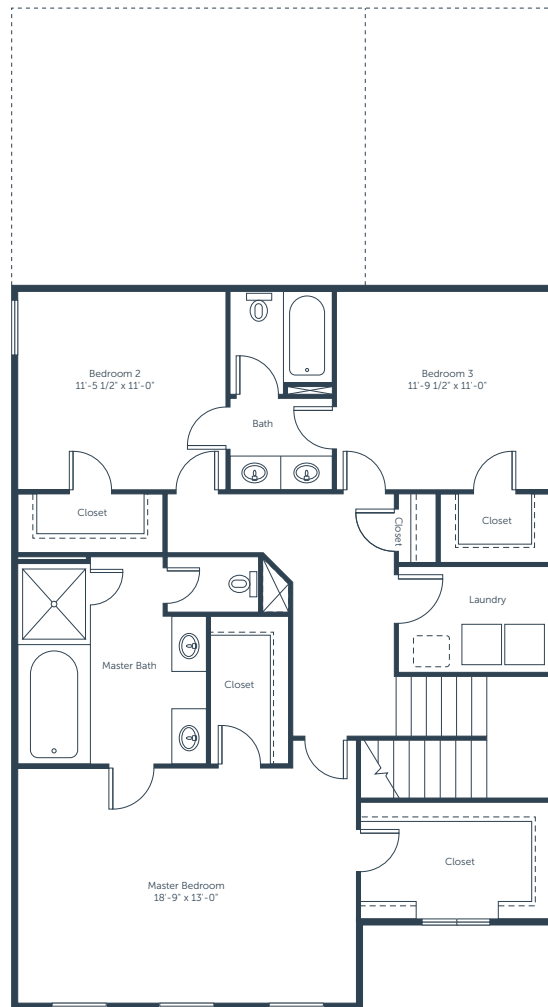

AVONDALE
EAST

BRIARWOOD

FLOOR PLAN

2,103 SQFT | 3 Bedrooms | 2.5 Bathrooms

MAIN LEVEL

AVONDALE
EAST

BRIARWOOD

FLOOR PLAN

2,103 SQFT | 3 Bedrooms | 2.5 Bathrooms

UPPER LEVEL