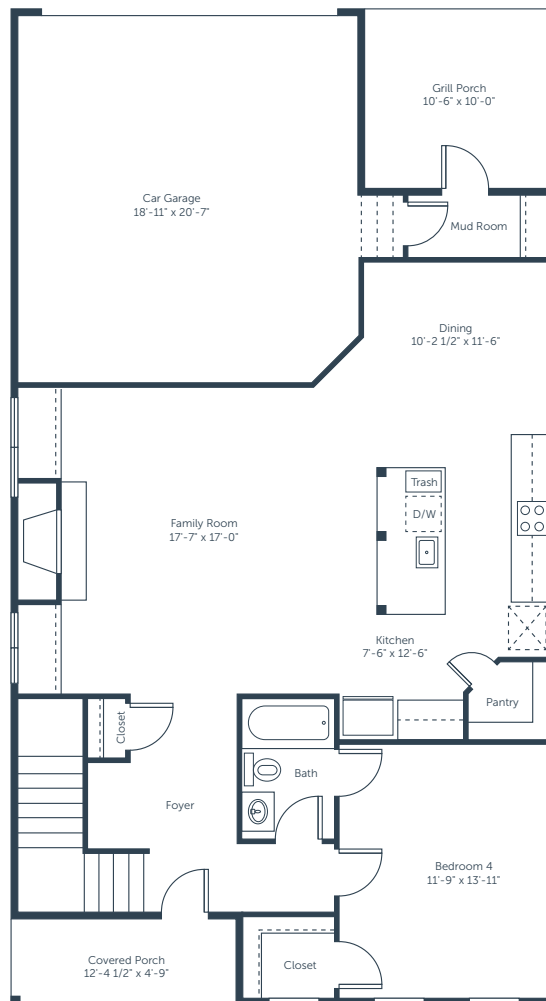

AVONDALE
EAST

CAMELLIA

FLOOR PLAN

2,295 SQFT | 4 Bedrooms | 3 Bathrooms

MAIN LEVEL

AVONDALE
EAST

CAMELLIA

FLOOR PLAN

2,295 SQFT | 4 Bedrooms | 3 Bathrooms

UPPER LEVEL