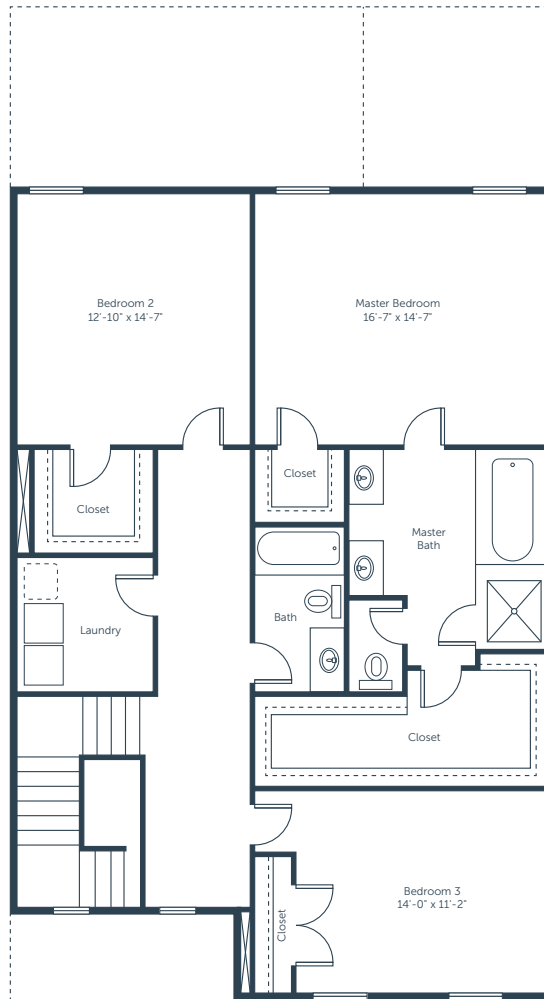

AVONDALE
EAST

CAMELLIA

FLOOR PLAN

2,295 SQFT | 4 Bedrooms | 3 Bathrooms

MAIN LEVEL

AVONDALE
EAST

CAMELLIA

FLOOR PLAN

2,295 SQFT | 4 Bedrooms | 3 Bathrooms

UPPER LEVEL