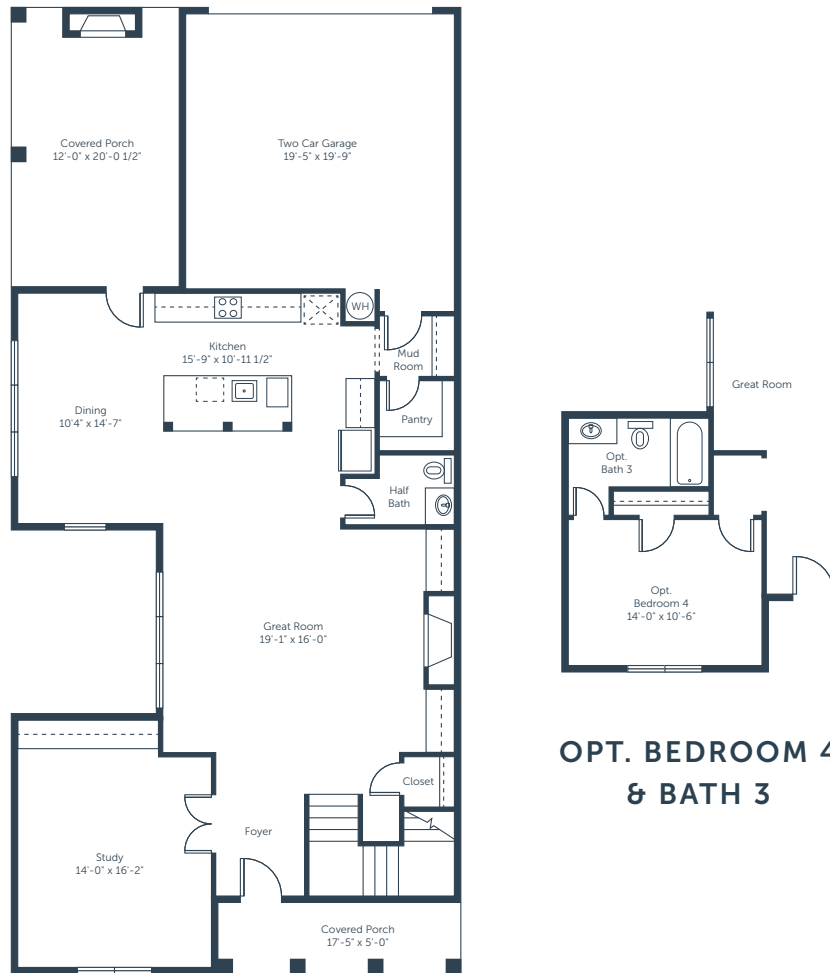

AVONDALE
EAST

CHESTNUT

FLOOR PLAN

2,892 SQFT | 3-4 Bedrooms | 2.5-3.5 Bathrooms

MAIN LEVEL

AVONDALE
EAST

CHESTNUT

FLOOR PLAN

2,892 SQFT | 3-4 Bedrooms | 2.5-3.5 Bathrooms

UPPER LEVEL