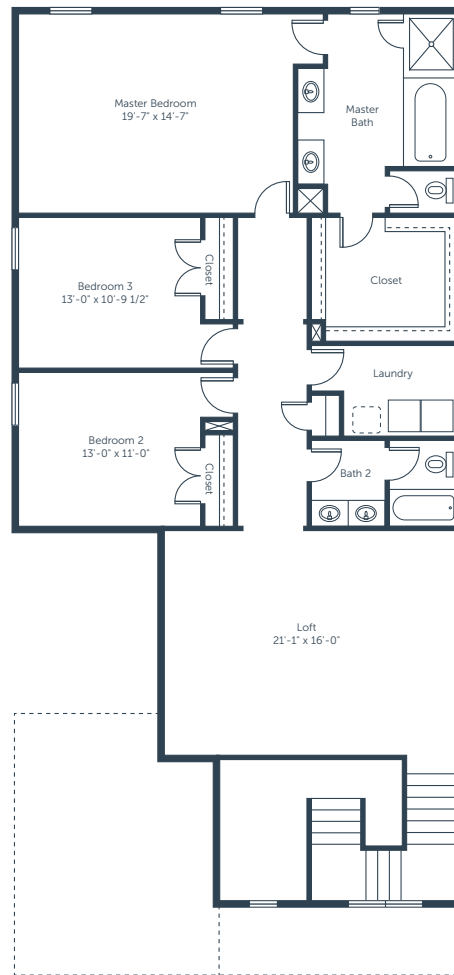

AVONDALE
EAST

CHESTNUT

FLOOR PLAN

2,892 SQFT | 3-4 Bedrooms | 2.5-3.5 Bathrooms

MAIN LEVEL

AVONDALE
EAST

CHESTNUT

FLOOR PLAN

2,892 SQFT | 3-4 Bedrooms | 2.5-3.5 Bathrooms

UPPER LEVEL