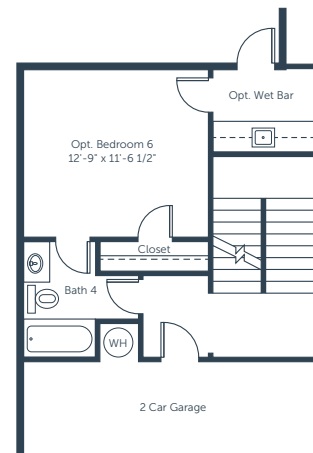

AVONDALE
EAST

CYPRESS

FLOOR PLAN

2,892 SQFT | 4-6 Bedrooms | 3.5 Bathrooms

OPT. BEDROOM 6

MAIN LEVEL

AVONDALE
EAST

CYPRESS

FLOOR PLAN

2,892 SQFT | 4-6 Bedrooms | 3.5 Bathrooms

OPT. BEDROOM 5

UPPER LEVEL