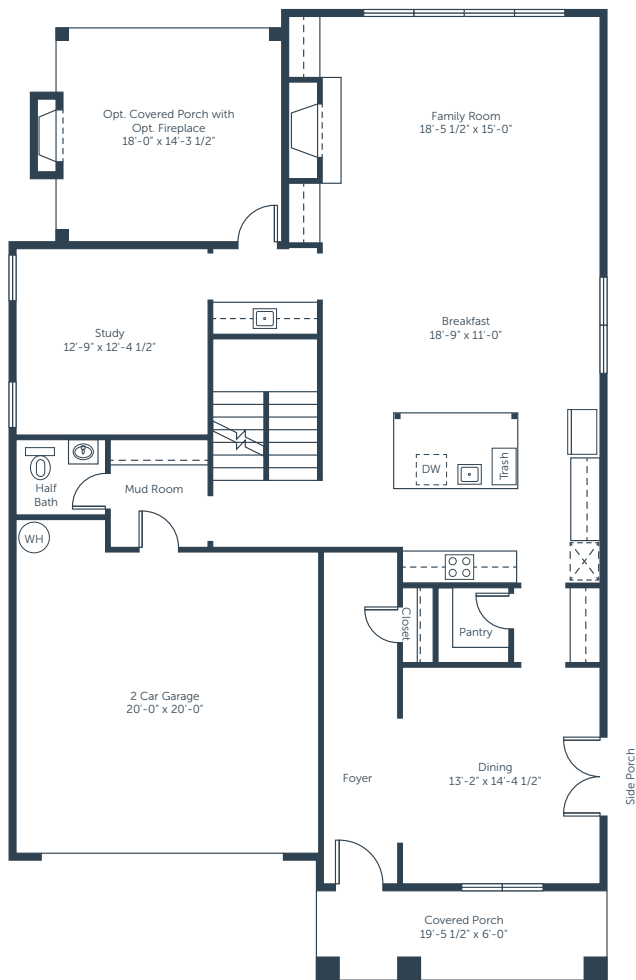

AVONDALE
EAST

CYPRESS

FLOOR PLAN

2,892 SQFT | 4-6 Bedrooms | 3.5 Bathrooms

OPT. BEDROOM 6

MAIN LEVEL

AVONDALE
EAST

CYPRESS

FLOOR PLAN

2,892 SQFT | 4-6 Bedrooms | 3.5 Bathrooms

OPT. BEDROOM 5

UPPER LEVEL