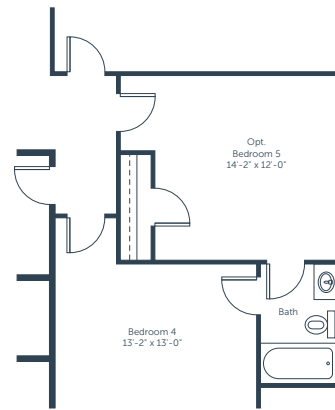

AVONDALE
EAST

CYPRESS

FLOOR PLAN

2,892 SQFT | 4-6 Bedrooms | 3.5 Bathrooms

OPT. BEDROOM 6

MAIN LEVEL

AVONDALE
EAST

CYPRESS

FLOOR PLAN

2,892 SQFT | 4-6 Bedrooms | 3.5 Bathrooms

OPT. BEDROOM 5

UPPER LEVEL