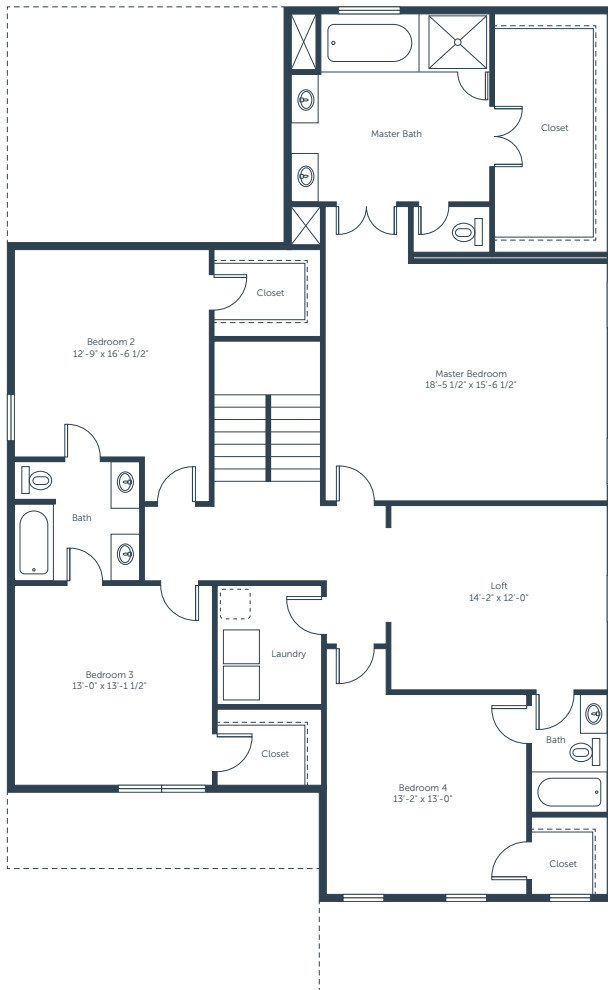

AVONDALE
EAST

CYPRESS

FLOOR PLAN

2,892 SQFT | 4-6 Bedrooms | 3.5 Bathrooms

OPT. BEDROOM 6

MAIN LEVEL

AVONDALE
EAST

CYPRESS

FLOOR PLAN

2,892 SQFT | 4-6 Bedrooms | 3.5 Bathrooms

OPT. BEDROOM 5

UPPER LEVEL