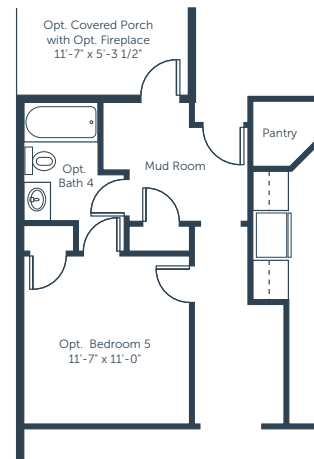

AVONDALE
EAST

DOGWOOD

FLOOR PLAN

3,009 SQFT | 4-5 Bedrooms | 3.5-4.5 Bathrooms

MAIN LEVEL

OPT. BEDROOM 5
& BATH 4

AVONDALE
EAST

DOGWOOD

FLOOR PLAN

3,009 SQFT | 4-5 Bedrooms | 3.5-4.5 Bathrooms

UPPER LEVEL