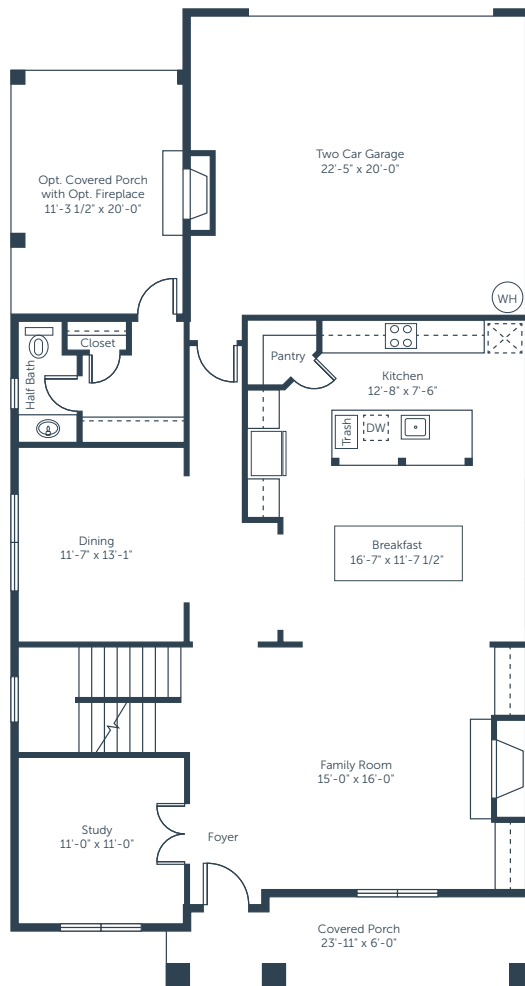

AVONDALE
EAST

DOGWOOD

FLOOR PLAN

3,009 SQFT | 4-5 Bedrooms | 3.5-4.5 Bathrooms

MAIN LEVEL

OPT. BEDROOM 5
& BATH 4

AVONDALE
EAST

DOGWOOD

FLOOR PLAN

3,009 SQFT | 4-5 Bedrooms | 3.5-4.5 Bathrooms

UPPER LEVEL