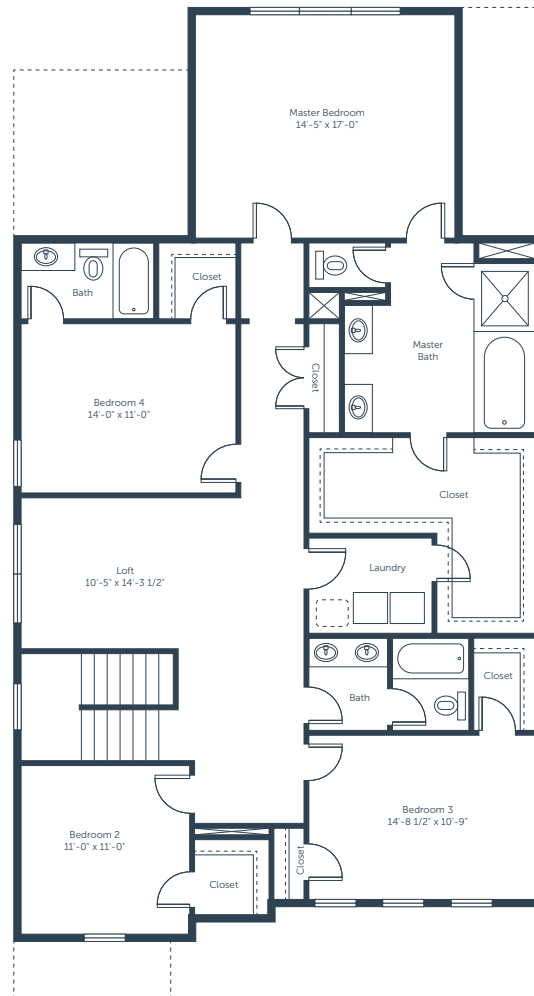

AVONDALE
EAST

DOGWOOD

FLOOR PLAN

3,009 SQFT | 4-5 Bedrooms | 3.5-4.5 Bathrooms

MAIN LEVEL

OPT. BEDROOM 5
& BATH 4

AVONDALE
EAST

DOGWOOD

FLOOR PLAN

3,009 SQFT | 4-5 Bedrooms | 3.5-4.5 Bathrooms

UPPER LEVEL