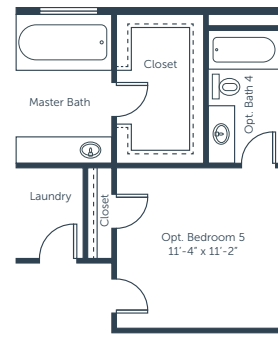

AVONDALE
EAST

FARMINGTON

FLOOR PLAN

2,529 SQFT | 4-5 Bedrooms | 3-4 Bathrooms

MAIN LEVEL

AVONDALE
EAST

FARMINGTON

FLOOR PLAN

2,529 SQFT | 4-5 Bedrooms | 3-4 Bathrooms

UPPER LEVEL

OPT. BEDROOM 5
& BATH 4

OPT. BEDROOM 5