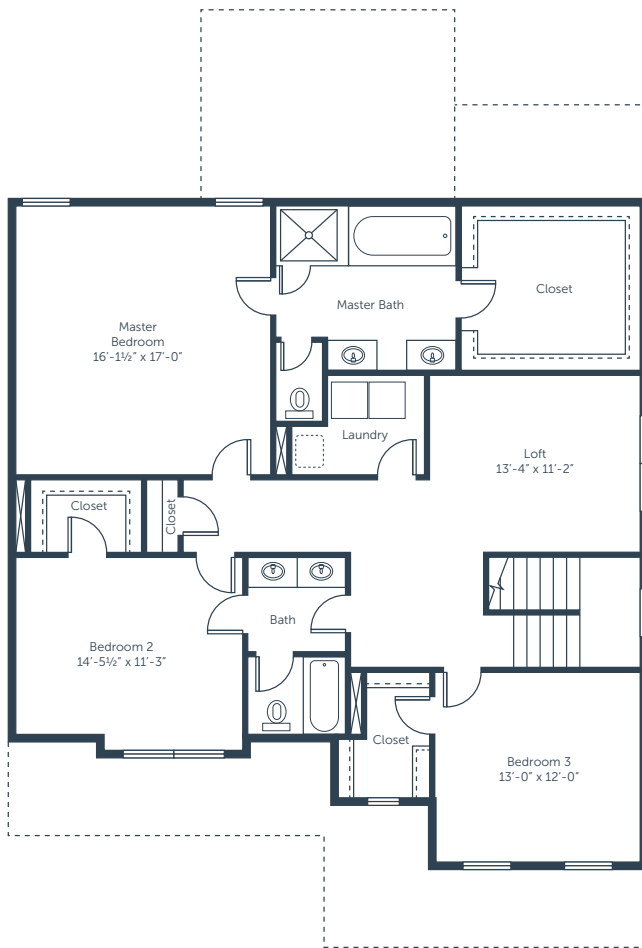

AVONDALE
EAST

FARMINGTON

FLOOR PLAN

2,529 SQFT | 4-5 Bedrooms | 3-4 Bathrooms

MAIN LEVEL

AVONDALE
EAST

FARMINGTON

FLOOR PLAN

2,529 SQFT | 4-5 Bedrooms | 3-4 Bathrooms

UPPER LEVEL

OPT. BEDROOM 5
& BATH 4

OPT. BEDROOM 5