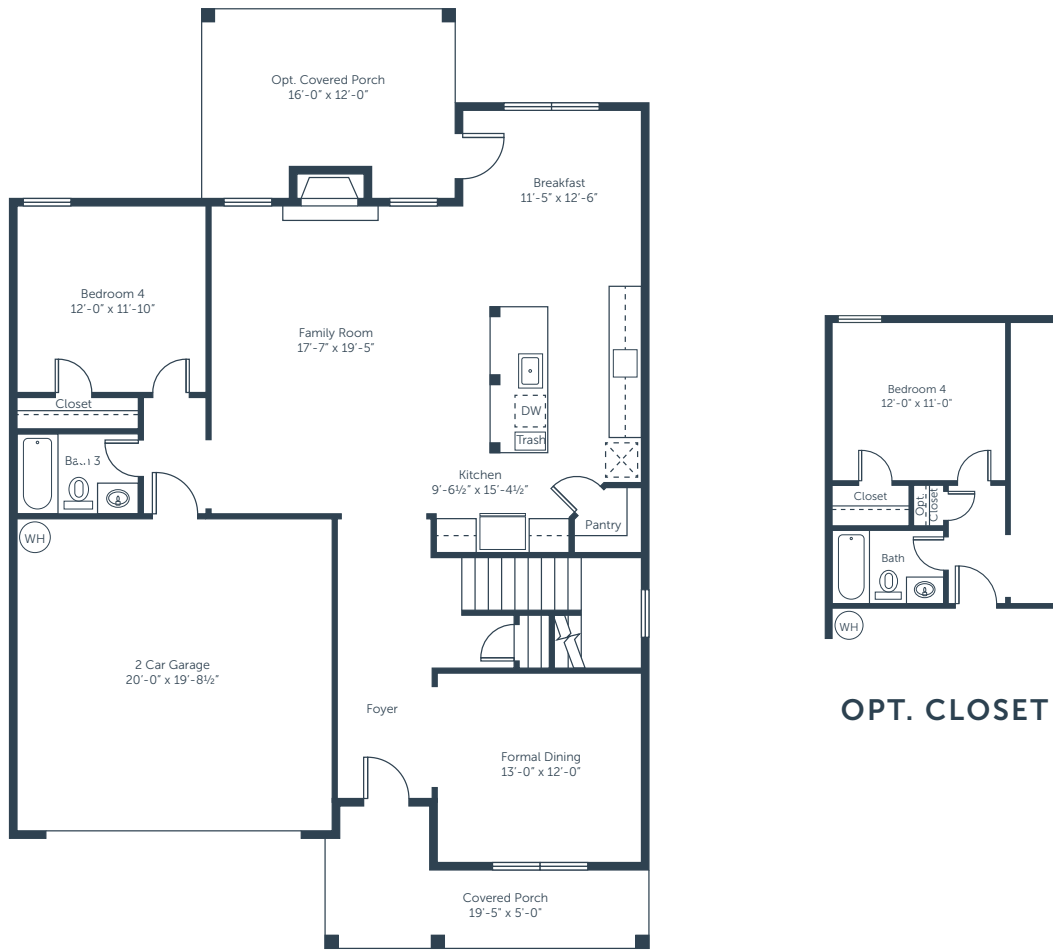

AVONDALE
EAST

FARMINGTON

FLOOR PLAN

2,529 SQFT | 4-5 Bedrooms | 3-4 Bathrooms

MAIN LEVEL

AVONDALE
EAST

FARMINGTON

FLOOR PLAN

2,529 SQFT | 4-5 Bedrooms | 3-4 Bathrooms

UPPER LEVEL

OPT. BEDROOM 5
& BATH 4

OPT. BEDROOM 5