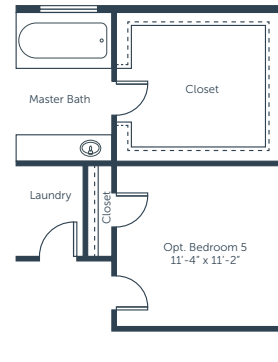

AVONDALE
EAST

FARMINGTON

FLOOR PLAN

2,529 SQFT | 4-5 Bedrooms | 3-4 Bathrooms

MAIN LEVEL

AVONDALE
EAST

FARMINGTON

FLOOR PLAN

2,529 SQFT | 4-5 Bedrooms | 3-4 Bathrooms

UPPER LEVEL

OPT. BEDROOM 5
& BATH 4

OPT. BEDROOM 5