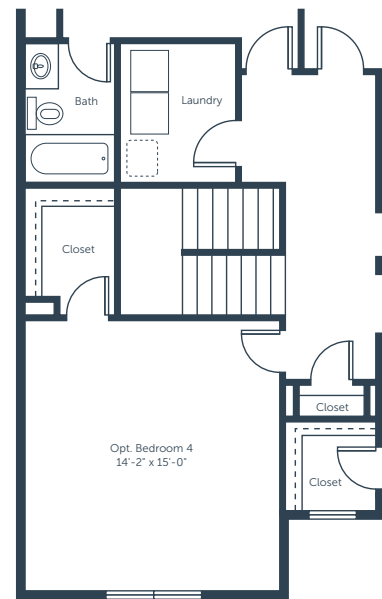

AVONDALE
EAST

HICKORY

FLOOR PLAN

3,905 SQFT | 3-5 Bedrooms | 3.5-4.5 Bathrooms

MAIN LEVEL

OPT. BEDROOM 5
& BATH 4

AVONDALE
EAST

HICKORY

FLOOR PLAN

3,905 SQFT | 3-5 Bedrooms | 3.5-4.5 Bathrooms

UPPER LEVEL

OPT. BEDROOM 4