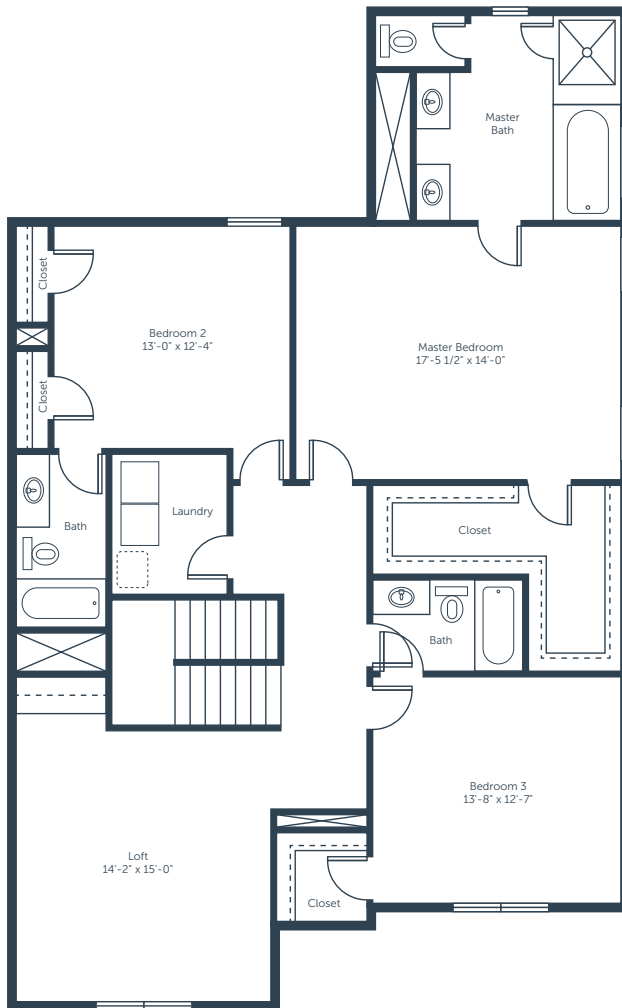

AVONDALE
EAST

HICKORY

FLOOR PLAN

3,905 SQFT | 3-5 Bedrooms | 3.5-4.5 Bathrooms

MAIN LEVEL

OPT. BEDROOM 5
& BATH 4

AVONDALE
EAST

HICKORY

FLOOR PLAN

3,905 SQFT | 3-5 Bedrooms | 3.5-4.5 Bathrooms

UPPER LEVEL

OPT. BEDROOM 4