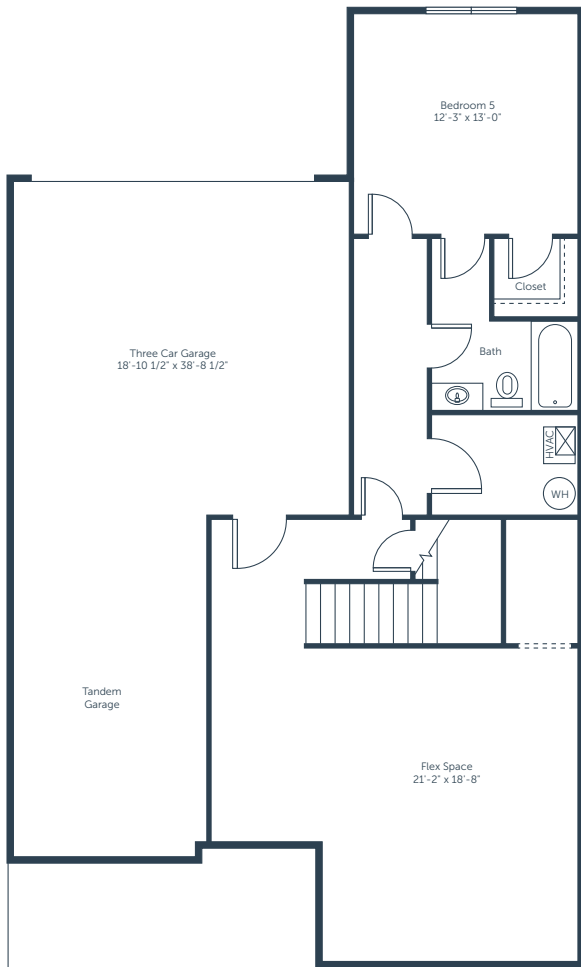

AVONDALE
EAST

JUNIPER

FLOOR PLAN

4,035 SQFT | 5-6 Bedrooms | 4-5 Bathrooms

LOWER LEVEL

MAIN LEVEL

AVONDALE
EAST

JUNIPER

FLOOR PLAN

4,035 SQFT | 5-6 Bedrooms | 4-5 Bathrooms

**OPT. BEDROOM 6
& BATH 5**

UPPER LEVEL