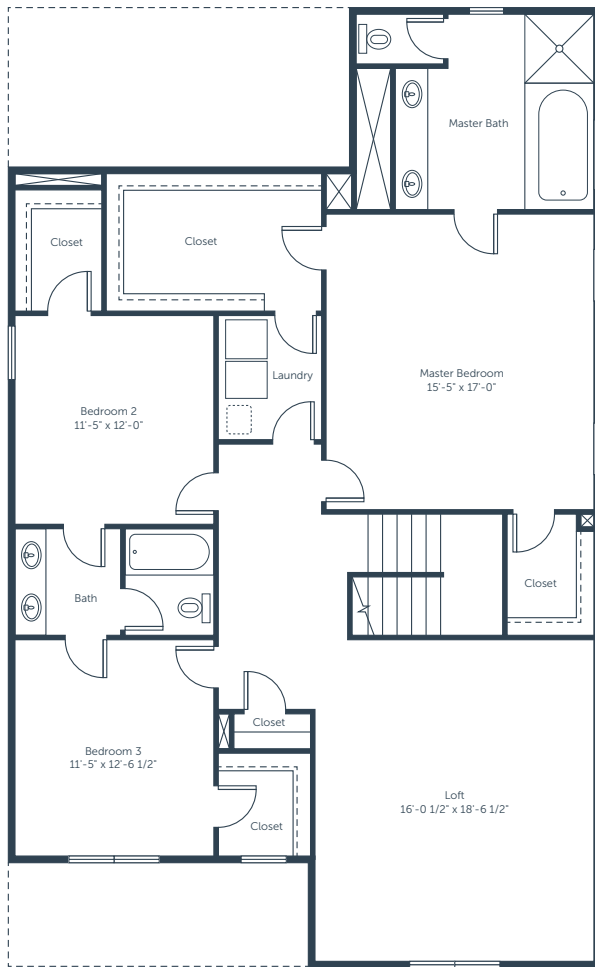

AVONDALE
EAST

JUNIPER

FLOOR PLAN

4,035 SQFT | 5-6 Bedrooms | 4-5 Bathrooms

LOWER LEVEL

MAIN LEVEL

AVONDALE
EAST

JUNIPER

FLOOR PLAN

4,035 SQFT | 5-6 Bedrooms | 4-5 Bathrooms

**OPT. BEDROOM 6
& BATH 5**

UPPER LEVEL