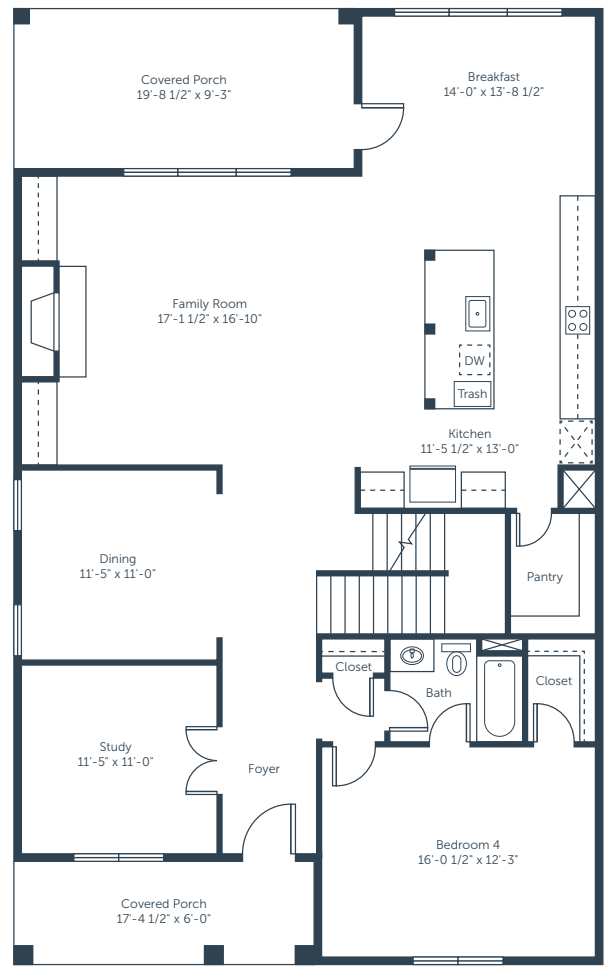

AVONDALE
EAST

JUNIPER

FLOOR PLAN

4,035 SQFT | 5-6 Bedrooms | 4-5 Bathrooms

LOWER LEVEL

MAIN LEVEL

AVONDALE
EAST

JUNIPER

FLOOR PLAN

4,035 SQFT | 5-6 Bedrooms | 4-5 Bathrooms

**OPT. BEDROOM 6
& BATH 5**

UPPER LEVEL