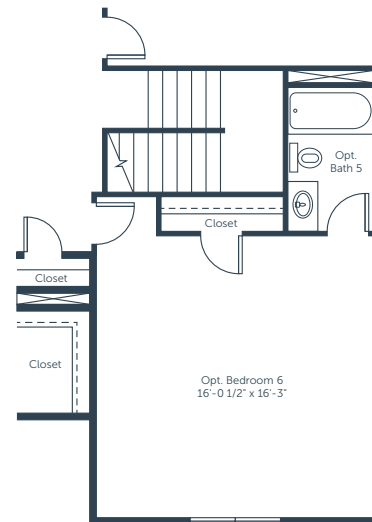

AVONDALE
EAST

JUNIPER

FLOOR PLAN

4,035 SQFT | 5-6 Bedrooms | 4-5 Bathrooms

LOWER LEVEL

MAIN LEVEL

AVONDALE
EAST

JUNIPER

FLOOR PLAN

4,035 SQFT | 5-6 Bedrooms | 4-5 Bathrooms

**OPT. BEDROOM 6
& BATH 5**

UPPER LEVEL