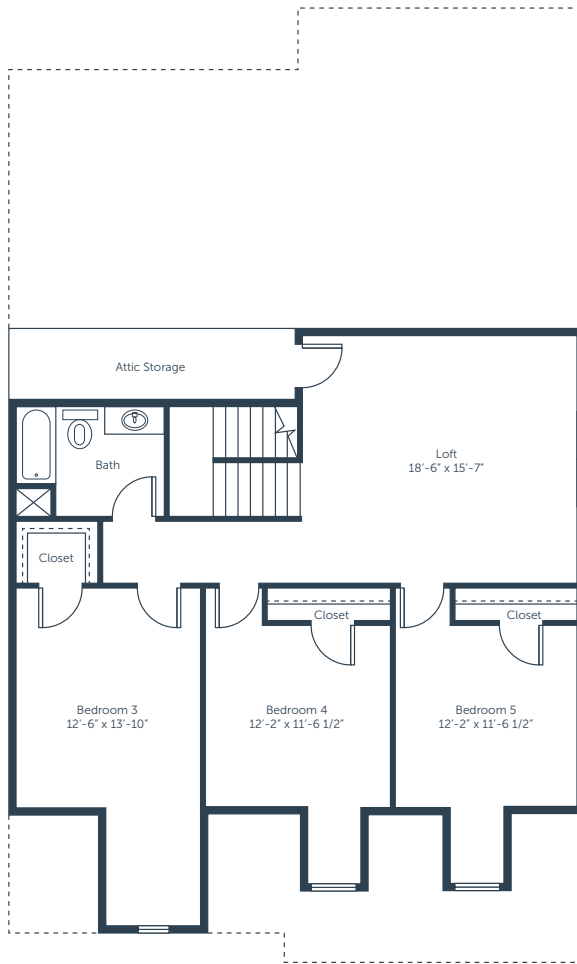

AVONDALE
EAST

ASHTON

FLOOR PLAN

2,809 SQFT | 5 Bedrooms | 3-4 Bathrooms

UNFINISHED BASEMENT

MAIN LEVEL

AVONDALE
EAST

ASHTON

FLOOR PLAN

2,809 SQFT | 5 Bedrooms | 3-4 Bathrooms

UPPER LEVEL

OPT. BATH 4