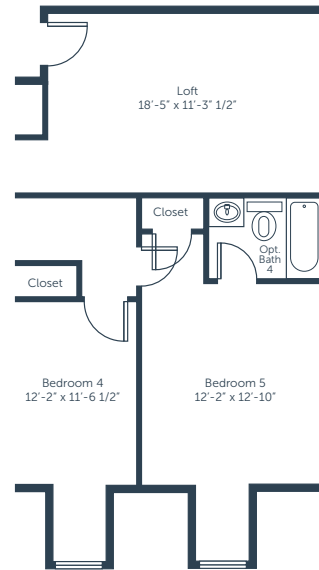

AVONDALE
EAST

ASHTON

FLOOR PLAN

2,809 SQFT | 5 Bedrooms | 3-4 Bathrooms

UNFINISHED BASEMENT

MAIN LEVEL

AVONDALE
EAST

ASHTON

FLOOR PLAN

2,809 SQFT | 5 Bedrooms | 3-4 Bathrooms

UPPER LEVEL

OPT. BATH 4