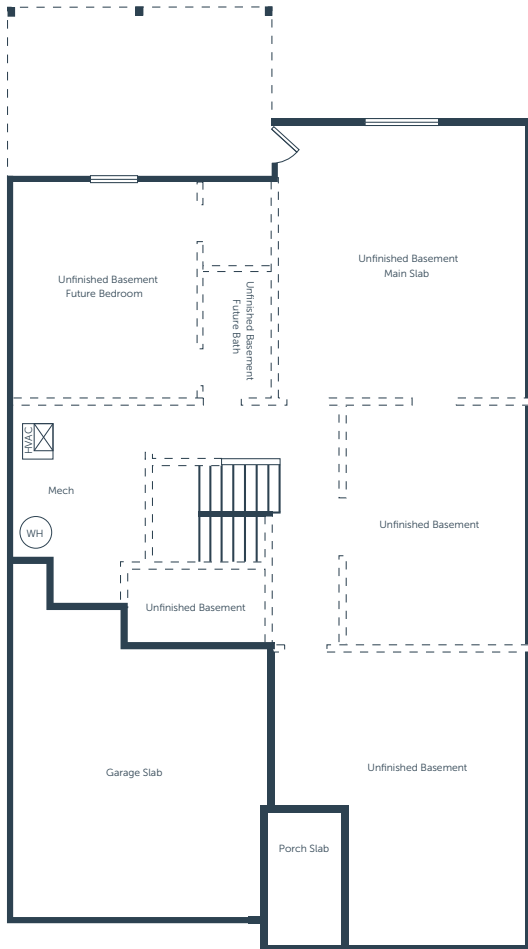

AVONDALE
EAST

ASHTON

FLOOR PLAN

2,809 SQFT | 5 Bedrooms | 3-4 Bathrooms

UNFINISHED BASEMENT

MAIN LEVEL

AVONDALE
EAST

ASHTON

FLOOR PLAN

2,809 SQFT | 5 Bedrooms | 3-4 Bathrooms

UPPER LEVEL

OPT. BATH 4