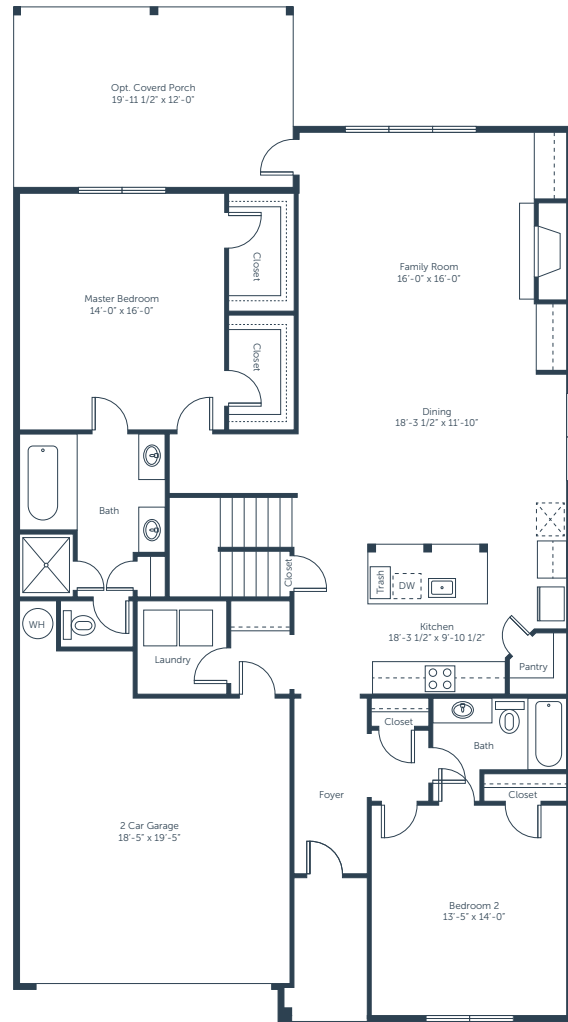

AVONDALE
EAST

ASHTON

FLOOR PLAN

2,809 SQFT | 5 Bedrooms | 3-4 Bathrooms

UNFINISHED BASEMENT

MAIN LEVEL

AVONDALE
EAST

ASHTON

FLOOR PLAN

2,809 SQFT | 5 Bedrooms | 3-4 Bathrooms

UPPER LEVEL

OPT. BATH 4