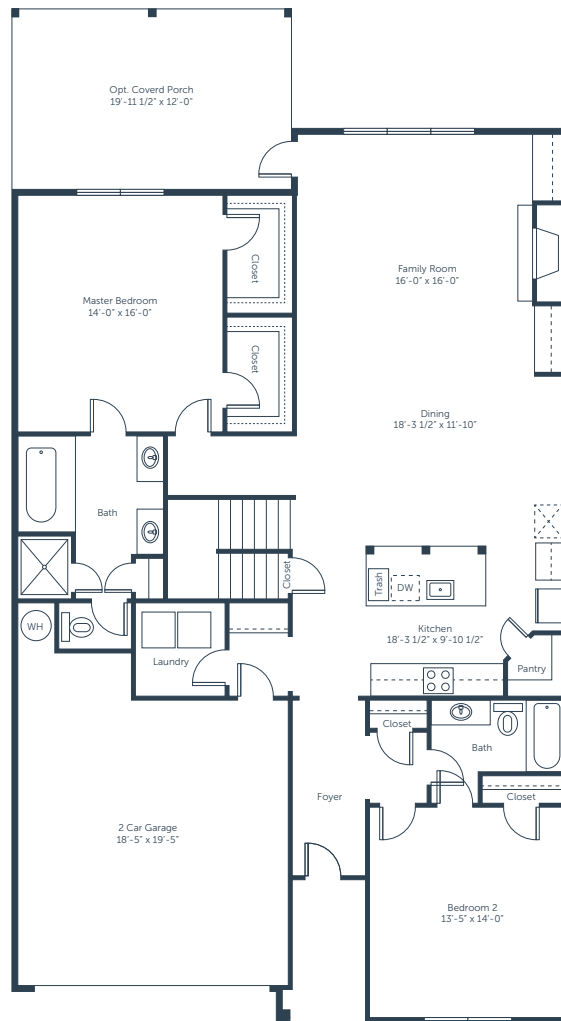

AVONDALE
EAST

ASHTON

FLOOR PLAN

2,809 SQFT | 5 Bedrooms | 3-4 Bathrooms

MAIN LEVEL

AVONDALE
EAST

ASHTON

FLOOR PLAN

2,809 SQFT | 5 Bedrooms | 3-4 Bathrooms

UPPER LEVEL

OPT. BATH 4