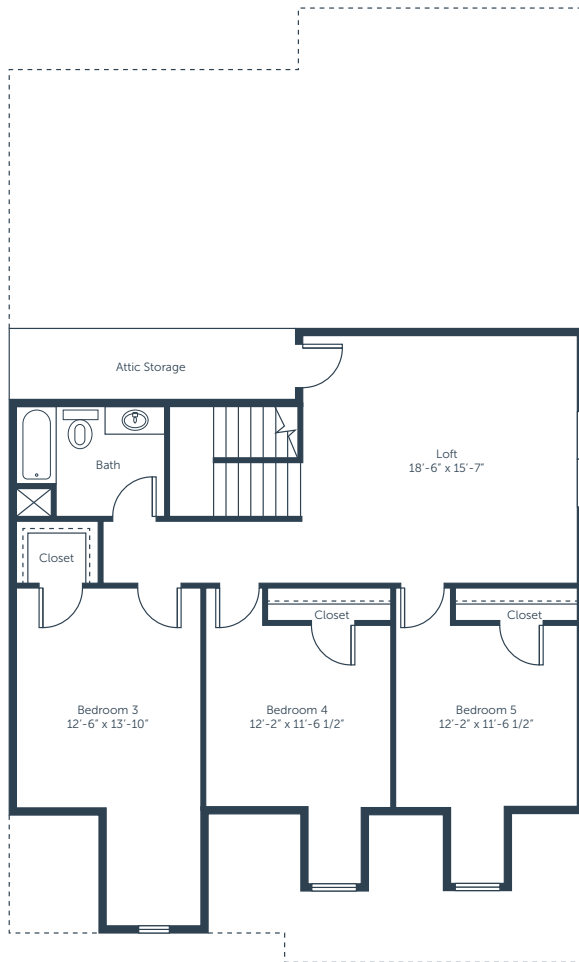

AVONDALE
EAST

ASHTON

FLOOR PLAN

2,809 SQFT | 5 Bedrooms | 3-4 Bathrooms

MAIN LEVEL

AVONDALE
EAST

ASHTON

FLOOR PLAN

2,809 SQFT | 5 Bedrooms | 3-4 Bathrooms

UPPER LEVEL

OPT. BATH 4