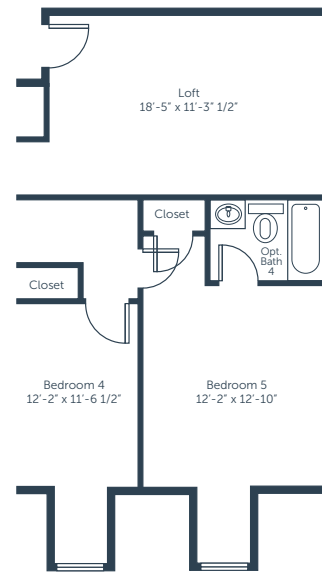

AVONDALE
EAST

ASHTON

FLOOR PLAN

2,809 SQFT | 5 Bedrooms | 3-4 Bathrooms

MAIN LEVEL

AVONDALE
EAST

ASHTON

FLOOR PLAN

2,809 SQFT | 5 Bedrooms | 3-4 Bathrooms

UPPER LEVEL

OPT. BATH 4