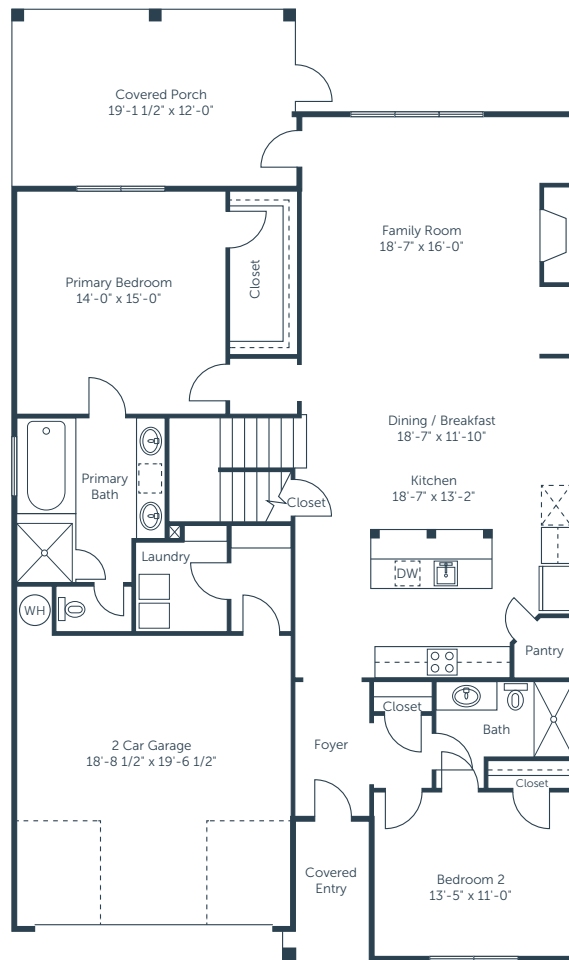

# ASHTON 2

FLOOR PLAN

2,734 SQFT | 5 Bedrooms | 4 Bathrooms

MAIN LEVEL

AVONDALE  
EAST

# ASHTON 2

FLOOR PLAN

2,734 SQFT | 5 Bedrooms | 4 Bathrooms

UPPER LEVEL