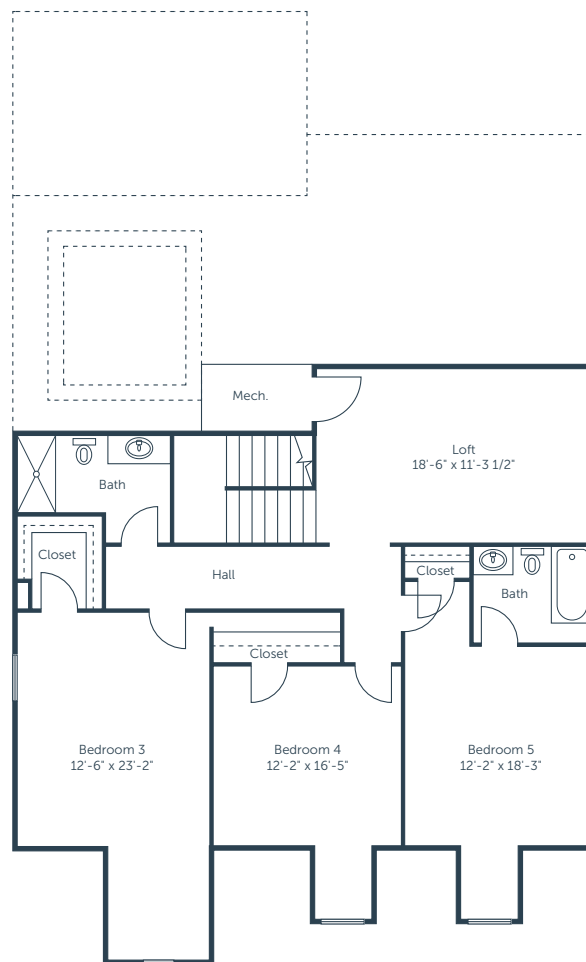

# ASHTON 2

FLOOR PLAN

2,734 SQFT | 5 Bedrooms | 4 Bathrooms

MAIN LEVEL

AVONDALE  
EAST

# ASHTON 2

FLOOR PLAN

2,734 SQFT | 5 Bedrooms | 4 Bathrooms

UPPER LEVEL