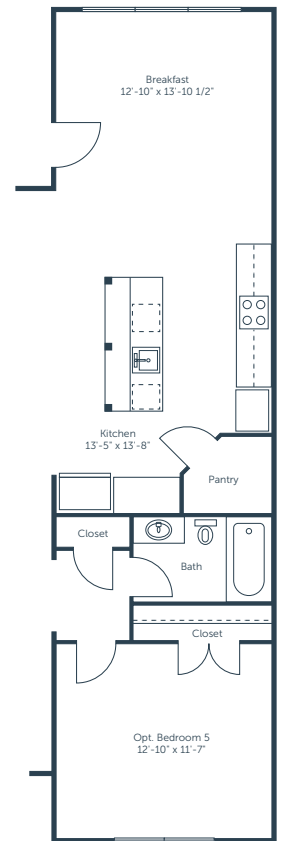

AVONDALE
EAST

MYRTLE

FLOOR PLAN

3,490 SQFT | 5 Bedrooms | 3.5 Bathrooms

TERRACE LEVEL

MAIN LEVEL

OPT. BEDROOM 5
& BATH 4

AVONDALE
EAST

MYRTLE

FLOOR PLAN

3,490 SQFT | 5 Bedrooms | 3.5 Bathrooms

UPPER LEVEL