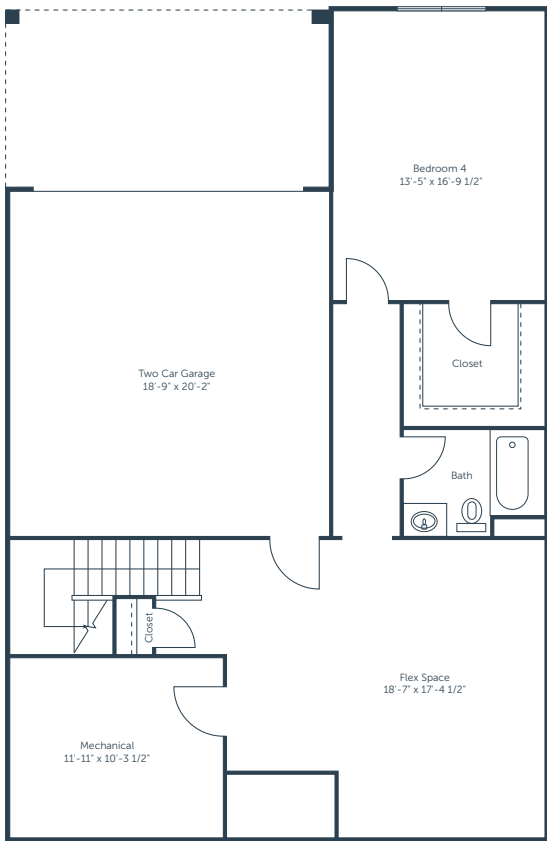

AVONDALE
EAST

MYRTLE

FLOOR PLAN

3,490 SQFT | 5 Bedrooms | 3.5 Bathrooms

TERRACE LEVEL

MAIN LEVEL

OPT. BEDROOM 5
& BATH 4

AVONDALE
EAST

MYRTLE

FLOOR PLAN

3,490 SQFT | 5 Bedrooms | 3.5 Bathrooms

UPPER LEVEL