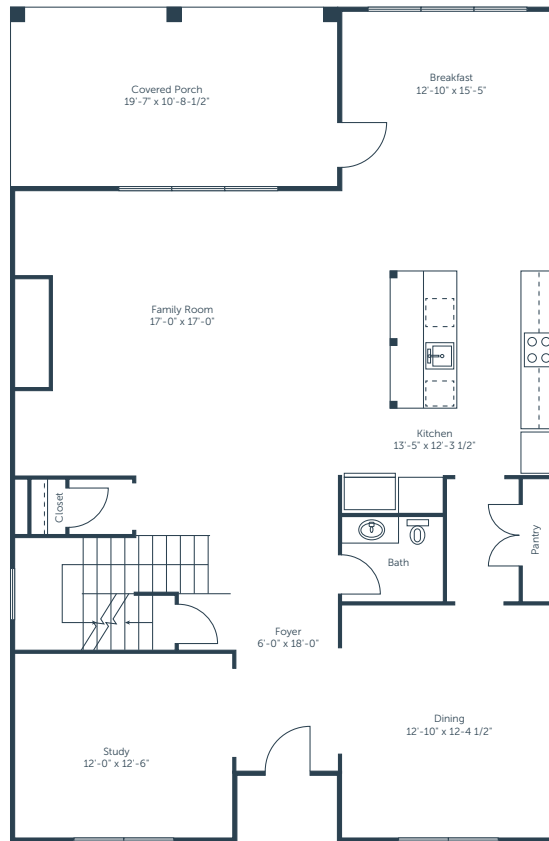

AVONDALE
EAST

MYRTLE

FLOOR PLAN

3,490 SQFT | 5 Bedrooms | 3.5 Bathrooms

TERRACE LEVEL

MAIN LEVEL

OPT. BEDROOM 5
& BATH 4

AVONDALE
EAST

MYRTLE

FLOOR PLAN

3,490 SQFT | 5 Bedrooms | 3.5 Bathrooms

UPPER LEVEL