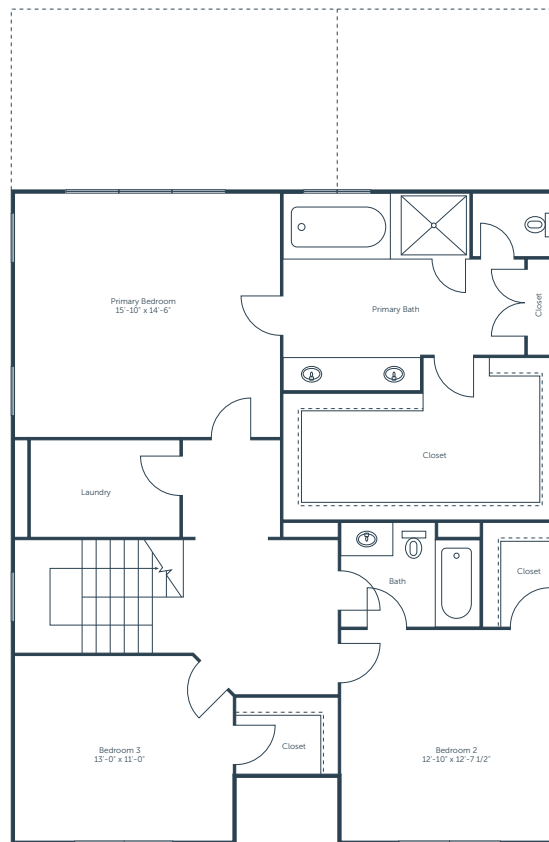

AVONDALE
EAST

MYRTLE

FLOOR PLAN

3,490 SQFT | 5 Bedrooms | 3.5 Bathrooms

TERRACE LEVEL

MAIN LEVEL

OPT. BEDROOM 5
& BATH 4

AVONDALE
EAST

MYRTLE

FLOOR PLAN

3,490 SQFT | 5 Bedrooms | 3.5 Bathrooms

UPPER LEVEL